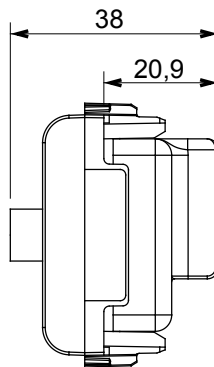

Wide range of control devices, sockets for power supply (conforming to national and international standards) signal pick-up, climate control, comfort management, technical alarm signalling and emergency lighting management. The ChoruSmart modular devices are available in five colours, glossy white, satin white, natural beige, satin black and lacquered titanium and in various sizes from 1/2, 1, 2 and 3 modules. Thanks to the mounting supports for rectangular, square and round boxes, endless combinations can be created with the ChoruSmart range of plates.

Category	TV/SAT socket-outlet	Description	Direct
Colour	Ivory	Attenuation	0 dB
Connectors	TV-SAT	Standard	EN 60728-4; IEC 61169-2; IEC 61169-24
No. modules	2	Cable fixing	With screw
Case	Pressure casting zamak metal body	Material	Technopolymer

### DIMENSIONAL