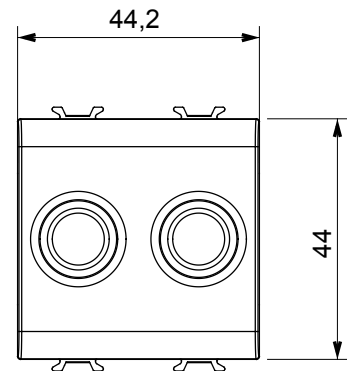

Wide range of control devices, sockets for power supply (conforming to national and international standards) signal pick-up, climate control, comfort management, technical alarm signalling and emergency lighting management. The ChoruSmart modular devices are available in five colours, glossy white, satin white, natural beige, satin black and lacquered titanium and in various sizes from 1/2, 1, 2 and 3 modules. Thanks to the mounting supports for rectangular, square and round boxes, endless combinations can be created with the ChoruSmart range of plates.

Category	TV/SAT socket-outlet	Description	Direct
Colour	Ivory	Attenuation	0 dB
Connectors	TV-SAT	Standard	EN 60728-4; IEC 61169-2; IEC 61169-24
No. modules	2	Cable fixing	With screw
Case	Pressure casting zamak metal body	Material	Technopolymer

### DIMENSIONAL