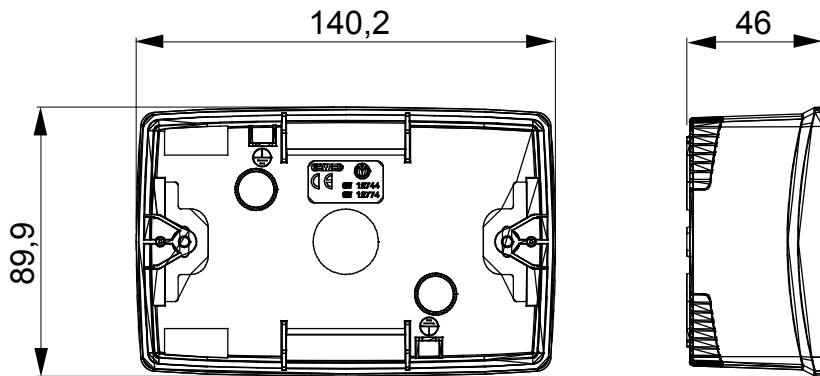

A range of tabletop panels, wall boxes and self-supporting wall enclosures suitable for housing ChorusSmart modular devices. Wall boxes and panels, available in black and white, must be completed with ChorusSmart support and One plates. The self-supporting enclosures, available in grey RAL 7035, are characterised in IP40 and IP55 versions: both have pre-cut knockouts, and the watertight version is also provided with a door with a transparent UV membrane. Self-supporting boxes and enclosures are designed to be fitted with an earth terminal.

Description	4 modules	Colour	Satin black
Characteristics	Halogen free	Support	GW16804
Suitable for plates	ONE	Torque screws tightening	0.8 Newton/meter
Outer dim. LxHxD (mm)	140x90x46	Glow wire test	650 °C
Thermo-pressure with ball	70 °C	Standard	EN 60670-1
Installation temperature	-5 +60 °C	Electrocod	0212

DIMENSIONAL

TECHNICAL SYMBOLOGY

GWT

650 °C

70 °C

INSTALLATION

STANDARDS/APPROVALS