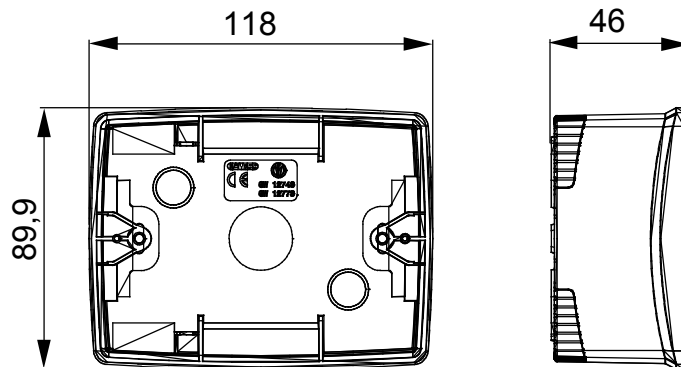

A range of tabletop panels, wall boxes and self-supporting wall enclosures suitable for housing ChorusSmart modular devices. Wall boxes and panels, available in black and white, must be completed with ChorusSmart support and One plates. The self-supporting enclosures, available in grey RAL 7035, are characterised in IP40 and IP55 versions: both have pre-cut knockouts, and the watertight version is also provided with a door with a transparent UV membrane. Self-supporting boxes and enclosures are designed to be fitted with an earth terminal.

Description	3 modules	Colour	Satin black
Characteristics	Halogen free	Support	GW16803
Suitable for plates	ONE	Torque screws tightening	0.8 Newton/meter
Outer dim. LxHxD (mm)	118x90x46	Glow wire test	650 °C
Thermo-pressure with ball	70 °C	Standard	EN 60670-1
Installation temperature	-5 +60 °C	Electrocod	0212

DIMENSIONAL

TECHNICAL SYMBOLOGY

GWT

650 °C

70 °C

INSTALLATION

STANDARDS/APPROVALS