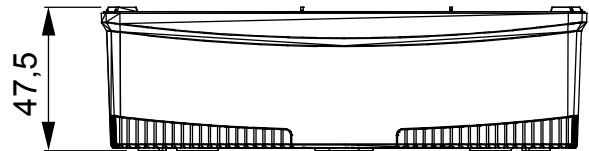

A range of tabletop panels, wall boxes and self-supporting wall enclosures suitable for housing ChorusSmart modular devices. Wall boxes and panels, available in black and white, must be completed with ChorusSmart support and One plates. The self-supporting enclosures, available in grey RAL 7035, are characterised in IP40 and IP55 versions: both have pre-cut knockouts, and the watertight version is also provided with a door with a transparent UV membrane. Self-supporting boxes and enclosures are designed to be fitted with an earth terminal.

Description	2+2 modules	Type	Vertical
Colour	Satin White	Characteristics	Halogen free
Support	GW16822	Suitable for plates	ONE International
Torque screws tightening	0.8 Newton/meter	Outer dim. LxHxD (mm)	90x161x46
Glow wire test	650 °C	Thermo-pressure with ball	70 °C
Standard	EN 60670-1	Installation temperature	-5 +60 °C
Electrocod	0110		

### DIMENSIONAL