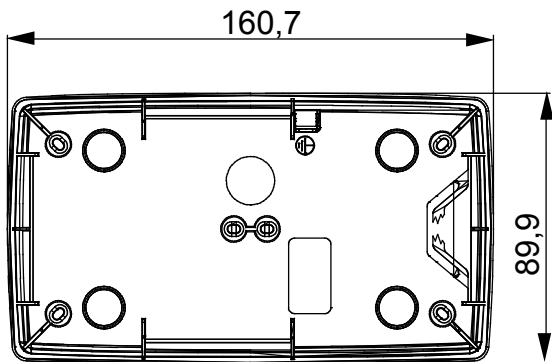

A range of tabletop panels, wall boxes and self-supporting wall enclosures suitable for housing ChorusSmart modular devices. Wall boxes and panels, available in black and white, must be completed with ChorusSmart support and One plates. The self-supporting enclosures, available in grey RAL 7035, are characterised in IP40 and IP55 versions: both have pre-cut knockouts, and the watertight version is also provided with a door with a transparent UV membrane. Self-supporting boxes and enclosures are designed to be fitted with an earth terminal.

Description	2+2 modules	Type	Vertical
Colour	Satin White	Characteristics	Halogen free
Support	GW16822	Suitable for plates	ONE International
Torque screws tightening	0.8 Newton/meter	Outer dim. LxHxD (mm)	90x161x46
Glow wire test	650 °C	Thermo-pressure with ball	70 °C
Standard	EN 60670-1	Installation temperature	-5 +60 °C
Electrocod	0110		

### DIMENSIONAL

### TECHNICAL SYMBOLOGY

**GWT**

650 °C

70 °C

INSTALLATION

min

max