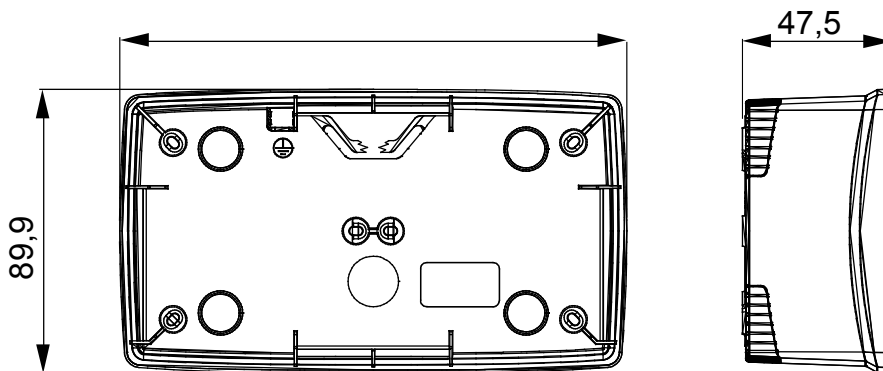

A range of tabletop panels, wall boxes and self-supporting wall enclosures suitable for housing ChorusSmart modular devices. Wall boxes and panels, available in black and white, must be completed with ChorusSmart support and One plates. The self-supporting enclosures, available in grey RAL 7035, are characterised in IP40 and IP55 versions: both have pre-cut knockouts, and the watertight version is also provided with a door with a transparent UV membrane. Self-supporting boxes and enclosures are designed to be fitted with an earth terminal.

Description	2+2 modules	Type	Horizontal
Colour	Satin White	Characteristics	Halogen free
Support	GW16822	Suitable for plates	ONE International
Torque screws tightening	0.8 Newton/meter	Outer dim. LxHxD (mm)	161x90x46
Glow wire test	650 °C	Thermo-pressure with ball	70 °C
Standard	EN 60670-1	Installation temperature	-5 +60 °C
Electrocod	0110		

### DIMENSIONAL

### TECHNICAL SYMBOLOGY

**GWT**

650 °C

70 °C

INSTALLATION

min

max