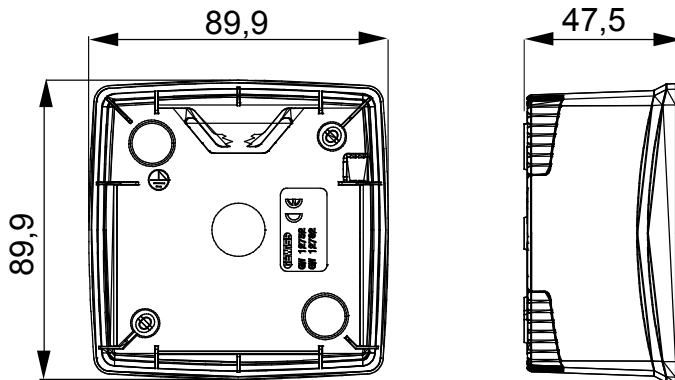

A range of tabletop panels, wall boxes and self-supporting wall enclosures suitable for housing ChorusSmart modular devices. Wall boxes and panels, available in black and white, must be completed with ChorusSmart support and One plates. The self-supporting enclosures, available in grey RAL 7035, are characterised in IP40 and IP55 versions: both have pre-cut knockouts, and the watertight version is also provided with a door with a transparent UV membrane. Self-supporting boxes and enclosures are designed to be fitted with an earth terminal.

Description	2 modules	Colour	Satin White
Characteristics	Halogen free	Support	GW16822
Suitable for plates	ONE International	Torque screws tightening	0.8 Newton/meter
Outer dim. LxHxD (mm)	90x90x46	Glow wire test	650 °C
Thermo-pressure with ball	70 °C	Standard	EN 60670-1
Installation temperature	-5 +60 °C	Electrocod	0110

DIMENSIONAL

TECHNICAL SYMBOLOGY

650 °C

STANDARDS/APPROVALS