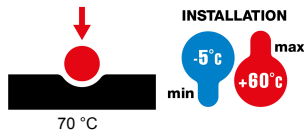

TECHNICAL SYMBOLOGY

650 °C

STANDARDS/APPROVALS