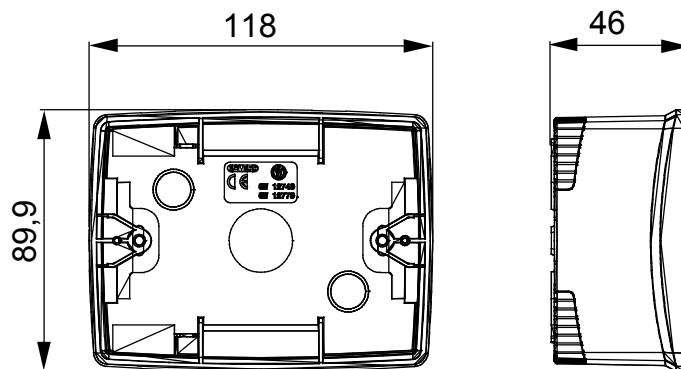

A range of tabletop panels, wall boxes and self-supporting wall enclosures suitable for housing ChorusSmart modular devices. Wall boxes and panels, available in black and white, must be completed with ChorusSmart support and One plates. The self-supporting enclosures, available in grey RAL 7035, are characterised in IP40 and IP55 versions: both have pre-cut knockouts, and the watertight version is also provided with a door with a transparent UV membrane. Self-supporting boxes and enclosures are designed to be fitted with an earth terminal.

Description	3 modules	Colour	Satin White
Characteristics	Halogen free	Support	GW16803
Suitable for plates	ONE	Torque screws tightening	0.8 Newton/meter
Outer dim. LxHxD (mm)	118x90x46	Glow wire test	650 °C
Thermo-pressure with ball	70 °C	Standard	EN 60670-1
Installation temperature	-5 +60 °C	Electrocod	0212

DIMENSIONAL

TECHNICAL SYMBOLOGY

GWT

650 °C

70 °C

INSTALLATION

STANDARDS/APPROVALS