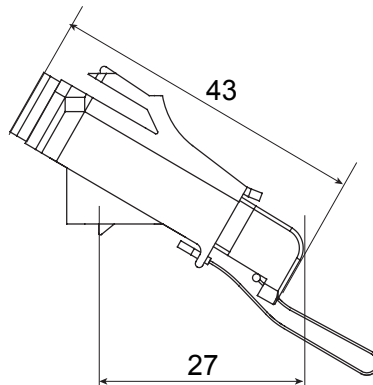

Category	Angled fiber optic adapter	Material	Plastic body with ceramic alignment sleeve
Colour	Green RAL 6018	Characteristics	Simplex, single-mode
For connectors	SC/APC	Type	Female/Female
Compatibility	Keystone Jack	Tilt	40°
Accessories supplied	With safety cap and unmissable cord		

### DIMENSIONAL