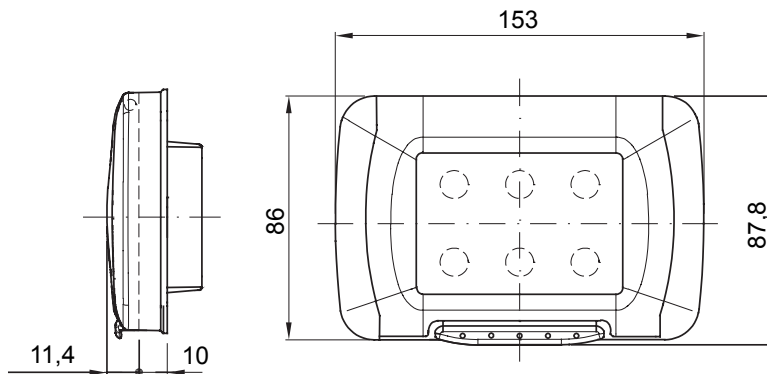

Description	4 modules	Colour	Cloud white
Colour Plate	Cloud white	Door type	With membrane
Door colour	Transparent	For flush mounting box	GW24404, GW24404PM
IP degree	IP55	Insulation class	II
Mechanical resistance	IK07	Glow Wire Test	650 °C
Thermo-pressure with ball	70 °C	Standard	EN 60669-1
Installation temperature	-25 +60 °C	Electrocod	0110

BEHAVIOUR WITH CHEMICAL AND ATMOSPHERIC AGENTS

Saline solution	Acids		Bases		Solvents				Mineral oil	UV rays
	Concentrated	Diluted	Concentrated	Diluted	Hexane	Benzol	Acetone	Alcohol		
Resistant	Limited resistance	Resistant	Resistant	Resistant	Limited resistance	Not resistant	Not resistant	Not resistant	Limited resistance	Resistant

DIMENSIONAL

TECHNICAL SYMBOLOGY

IP

IP55

II

IK

IK07

GWT

650 °C

70 °C

STANDARDS/APPROVALS