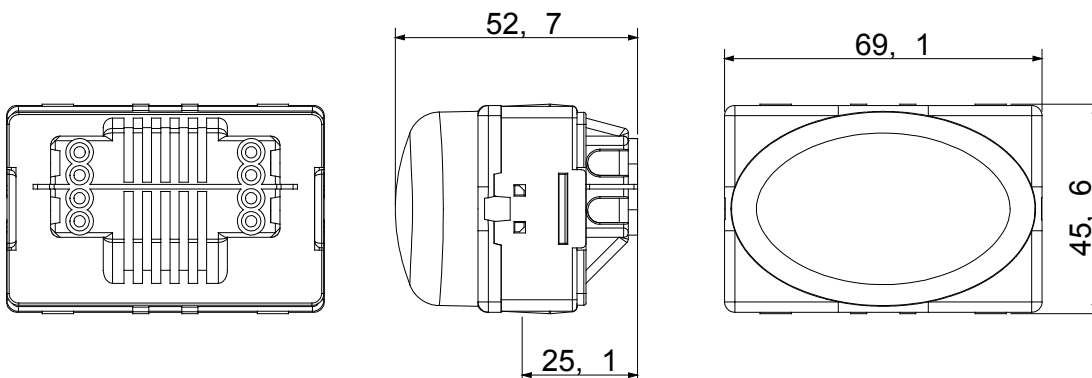

Diffuser colour	Red	Fixing for lamp	Cartridge lamp S6x36 mm
No. SYSTEM modules	3	Category	System series
Type	Indicator	Colour	White
Description	Protruding stair riser lamp	Wiring terminals	With screw
Standard	EN 62094-1		

### DIMENSIONAL