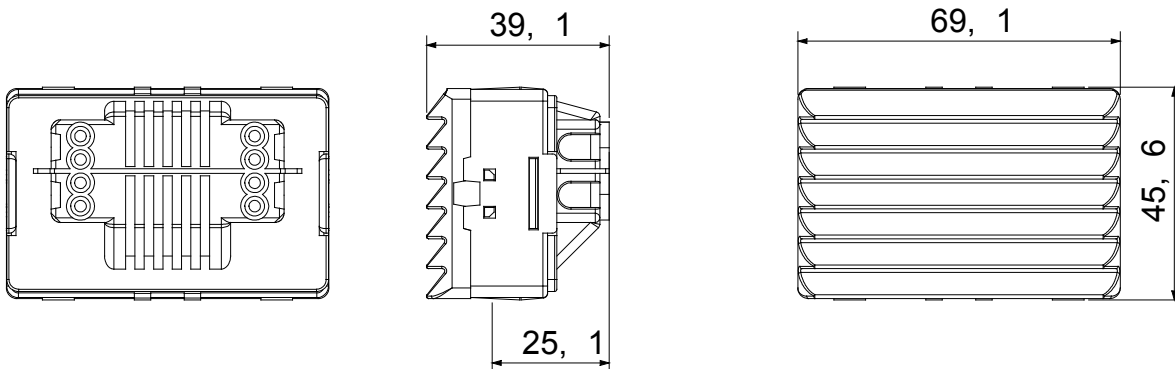

The System modular devices make it possible to create infinite combination between devices and plates, thanks to a complete range that is able to satisfy all design, functional and installation requirements. Colour and finiture: glossy white, bright and versatile
Ideal for flush-mounting solutions (for rectangular or square boxes), surface-mounting solutions, and for special applications. The range includes commands, socket- outlets, protection, indicators, connectors and devices for the control, safety and comfort of your home.

Diffuser colour	Light blue	Fixing for lamp	Cartridge lamp S6x36 mm
No. SYSTEM modules	3	Category	System series
Type	Indicator	Colour	White
Description	Stair riser lamp	Wiring terminals	With screw
Standard	EN 62094-1		

DIMENSIONAL

STANDARDS/APPROVALS