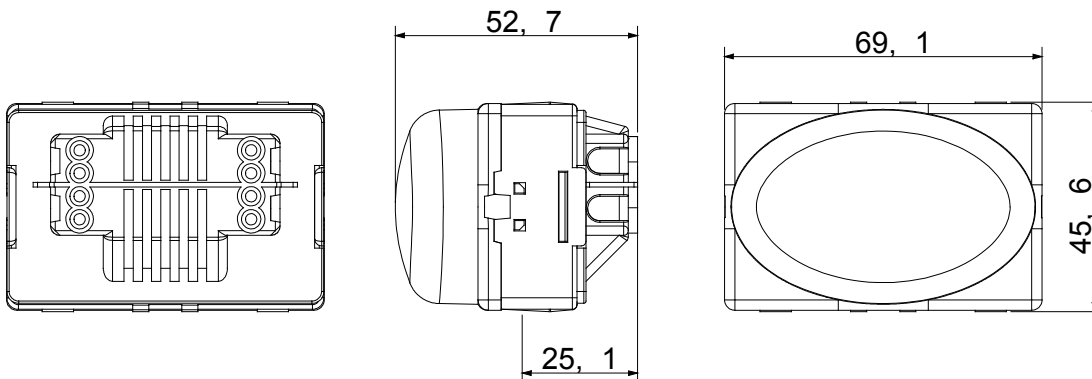

The System modular devices make it possible to create infinite combination between devices and plates, thanks to a complete range that is able to satisfy all design, functional and installation requirements. Colour and finiture: glossy white, bright and versatile  
 Ideal for flush-mounting solutions (for rectangular or square boxes), surface-mounting solutions, and for special applications. The range includes commands, socket- outlets, protection, indicators, connectors and devices for the control, safety and comfort of your home.

Diffuser colour	Opal diffuser	Fixing for lamp	Cartridge lamp S6x36 mm
No. SYSTEM modules	3	Category	System series
Type	Indicator	Colour	White
Description	Protruding stair riser lamp	Wiring terminals	With screw
Standard	EN 62094-1		

### DIMENSIONAL