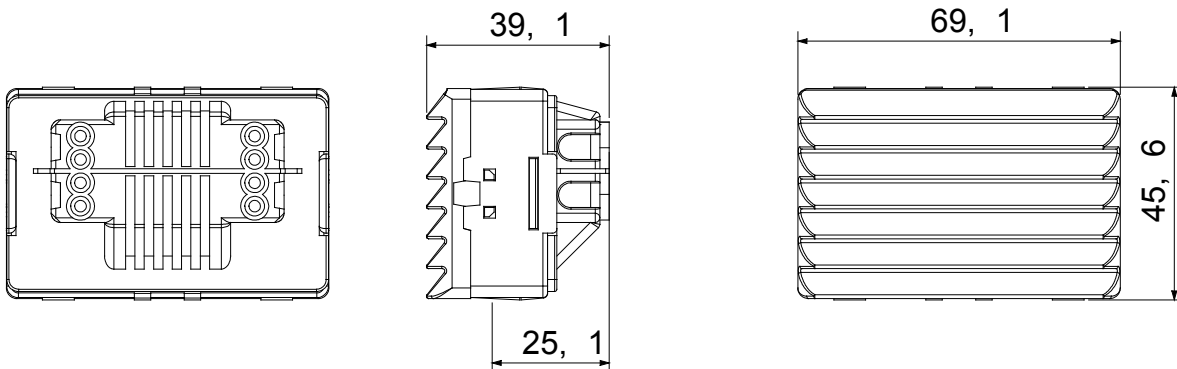

The System modular devices make it possible to create infinite combination between devices and plates, thanks to a complete range that is able to satisfy all design, functional and installation requirements. Colour and finiture: glossy white, bright and versatile
Ideal for flush-mounting solutions (for rectangular or square boxes), surface-mounting solutions, and for special applications. The range includes commands, socket- outlets, protection, indicators, connectors and devices for the control, safety and comfort of your home.

Diffuser colour	Opal diffuser	Fixing for lamp	Cartridge lamp S6x36 mm
No. SYSTEM modules	3	Category	System series
Type	Indicator	Colour	White
Description	Stair riser lamp	Wiring terminals	With screw
Standard	EN 62094-1		

DIMENSIONAL

STANDARDS/APPROVALS