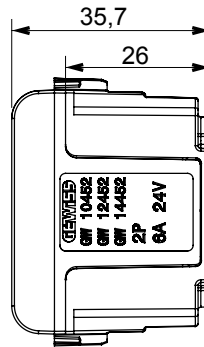

Wide range of control devices, sockets for power supply (conforming to national and international standards) signal pick-up, climate control, comfort management, technical alarm signalling and emergency lighting management. The ChoruSmart modular devices are available in five colours, glossy white, satin white, natural beige, satin black and lacquered titanium and in various sizes from 1/2, 1, 2 and 3 modules. Thanks to the mounting supports for rectangular, square and round boxes, endless combinations can be created with the ChoruSmart range of plates.

Category	SELV socket	Description	2P - 6A - 24V polarised
Colour	Glossy Titanium	For plug pins	Flat
No. modules	1	Electrocod	0131
Material	Technopolymer		

DIMENSIONAL

STANDARDS/APPROVALS