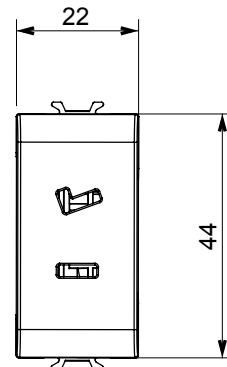

Wide range of control devices, sockets for power supply (conforming to national and international standards) signal pick-up, climate control, comfort management, technical alarm signalling and emergency lighting management. The ChoruSmart modular devices are available in five colours, glossy white, satin white, natural beige, satin black and lacquered titanium and in various sizes from 1/2, 1, 2 and 3 modules. Thanks to the mounting supports for rectangular, square and round boxes, endless combinations can be created with the ChoruSmart range of plates.

Category	SELV socket	Description	2P - 6A - 24V polarised
Colour	Glossy Titanium	For plug pins	Flat
No. modules	1	Electrocod	0131
Material	Technopolymer		

DIMENSIONAL

STANDARDS/APPROVALS