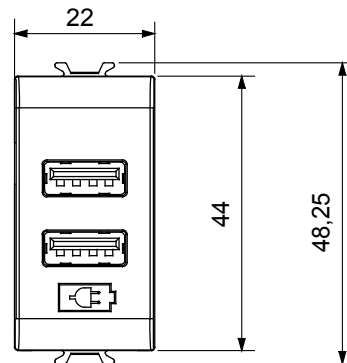

Wide range of control devices, sockets for power supply (conforming to national and international standards) signal pick-up, climate control, comfort management, technical alarm signalling and emergency lighting management. The ChoruSmart modular devices are available in five colours, glossy white, satin white, natural beige, satin black and lacquered titanium and in various sizes from 1/2, 1, 2 and 3 modules. Thanks to the mounting supports for rectangular, square and round boxes, endless combinations can be created with the ChoruSmart range of plates.

Category	USB power supply	Colour	Glossy Titanium
Supply voltage	100 ÷ 240 V ac - 50/60 Hz	Standard	IEC 62368-1:2018; EN 61000-6-1; EN 61000-6-3
Wiring terminals	With screw	Terminal tightening capacity stranded cables (mm <sup>2</sup> )	min. 1 - max. 1,5 mm <sup>2</sup>
Terminal tightening capacity solid cables (mm <sup>2</sup> )	min. 1 - max. 1,5 mm <sup>2</sup>	Material	Technopolymer
Electrocod	0144		

### DIMENSIONAL