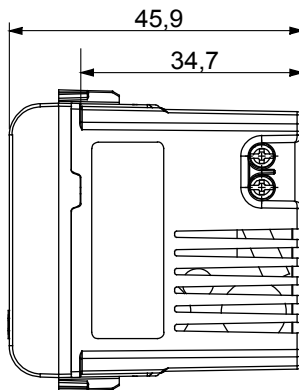

Wide range of control devices, sockets for power supply (conforming to national and international standards) signal pick-up, climate control, comfort management, technical alarm signalling and emergency lighting management. The ChoruSmart modular devices are available in five colours, glossy white, satin white, natural beige, satin black and lacquered titanium and in various sizes from 1/2, 1, 2 and 3 modules. Thanks to the mounting supports for rectangular, square and round boxes, endless combinations can be created with the ChoruSmart range of plates.

Category	USB power supply	Colour	Glossy Titanium
Supply voltage	100 ÷ 240 V ac - 50/60 Hz	Standard	IEC 62368-1:2018; EN 61000-6-1; EN 61000-6-3
Wiring terminals	With screw	Terminal tightening capacity stranded cables (mm <sup>2</sup> )	min. 1 - max. 1,5 mm <sup>2</sup>
Terminal tightening capacity solid cables (mm <sup>2</sup> )	min. 1 - max. 1,5 mm <sup>2</sup>	Material	Technopolymer
Electrocod	0144		

### DIMENSIONAL