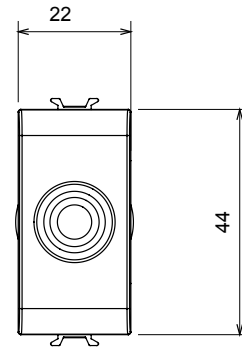

Wide range of control devices, sockets for power supply (conforming to national and international standards) signal pick-up, climate control, comfort management, technical alarm signalling and emergency lighting management. The ChoruSmart modular devices are available in five colours, glossy white, satin white, natural beige, satin black and lacquered titanium and in various sizes from 1/2, 1, 2 and 3 modules. Thanks to the mounting supports for rectangular, square and round boxes, endless combinations can be created with the ChoruSmart range of plates.

Category	Blanking module with cable output	Colour	Glossy Titanium
Description	1 module	Standard	EN 60669-1
Thermo-pressure with ball	125 °C	Glow Wire Test	850 °C
No. modules	1	Material	Technopolymer
Electrocod	0100		

### DIMENSIONAL