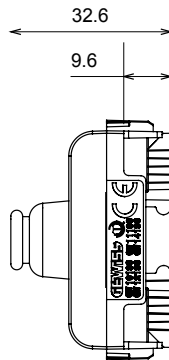

Wide range of control devices, sockets for power supply (conforming to national and international standards) signal pick-up, climate control, comfort management, technical alarm signalling and emergency lighting management. The ChoruSmart modular devices are available in five colours, glossy white, satin white, natural beige, satin black and lacquered titanium and in various sizes from 1/2, 1, 2 and 3 modules. Thanks to the mounting supports for rectangular, square and round boxes, endless combinations can be created with the ChoruSmart range of plates.

Category	Blanking module with cable output	Colour	Glossy Titanium
Description	1 module	Standard	EN 60669-1
Thermo-pressure with ball	125 °C	Glow Wire Test	850 °C
No. modules	1	Material	Technopolymer
Electrocod	0100		

### DIMENSIONAL