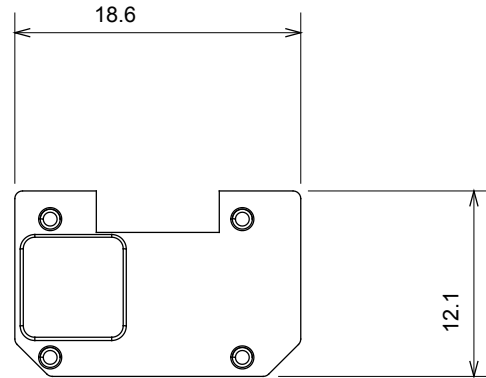

Wide range of control devices, sockets for power supply (conforming to national and international standards) signal pick-up, climate control, comfort management, technical alarm signalling and emergency lighting management. The ChoruSmart modular devices are available in five colours, glossy white, satin white, natural beige, satin black and lacquered titanium and in various sizes from 1/2, 1, 2 and 3 modules. Thanks to the mounting supports for rectangular, square and round boxes, endless combinations can be created with the ChoruSmart range of plates.

Category	Interchangeable symbol	Type	Illuminable
Colour	Transparent	Standard	EN 60669-1
Thermo-pressure with ball	125 °C	Glow Wire Test	850 °C
Suitable for	Numerical services	Symbol	Six
Material	Technopolymer	Electrocod	0130

DIMENSIONAL

TECHNICAL SYMBOLOGY

STANDARDS/APPROVALS