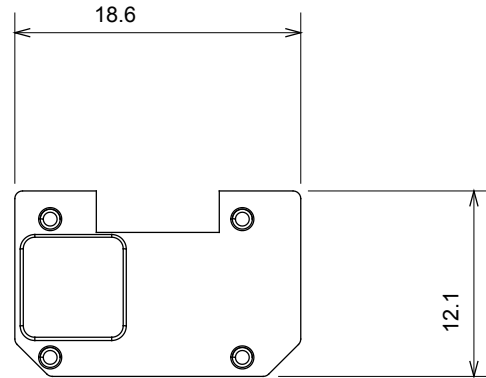

Wide range of control devices, sockets for power supply (conforming to national and international standards) signal pick-up, climate control, comfort management, technical alarm signalling and emergency lighting management. The ChoruSmart modular devices are available in five colours, glossy white, satin white, natural beige, satin black and lacquered titanium and in various sizes from 1/2, 1, 2 and 3 modules. Thanks to the mounting supports for rectangular, square and round boxes, endless combinations can be created with the ChoruSmart range of plates.

Category	Interchangeable symbol	Type	Illuminable
Colour	Transparent	Standard	EN 60669-1
Thermo-pressure with ball	125 °C	Glow Wire Test	850 °C
Suitable for	Numerical services	Symbol	Five
Material	Technopolymer	Electrocod	0130

DIMENSIONAL

TECHNICAL SYMBOLOGY

STANDARDS/APPROVALS