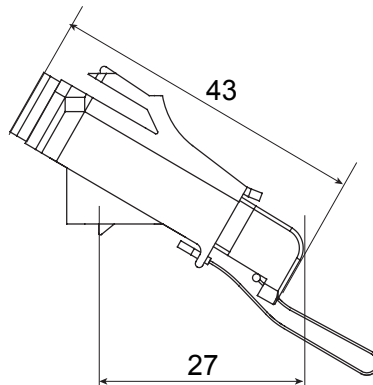

Complete system for the connection and distribution of LAN networks in residential and tertiary sector environments. The range includes fibre optic solutions, wall panels, floor cabinets and copper wiring products. The Data Center series provides all the products necessary to create a multi-service fibre optic infrastructure for residential buildings, in full compliance with all the indications dictated by the new CEI Guidelines 306-2 and Law 164/14.

Category	Angled fiber optic adapter	Material	Plastic body with ceramic alignment sleeve
Colour	Green RAL 6018	Characteristics	Simplex, single-mode
For connectors	SC/APC	Type	Female/Female
Compatibility	Keystone Jack	Tilt	40°
Accessories supplied	With safety cap and unmissable cord		

DIMENSIONAL

STANDARDS/APPROVALS