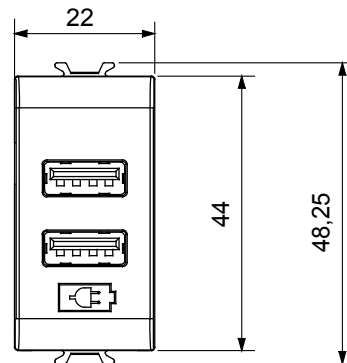

Wide range of control devices, sockets for power supply (conforming to national and international standards) signal pick-up, climate control, comfort management, technical alarm signalling and emergency lighting management. The ChoruSmart modular devices are available in five colours, glossy white, satin white, natural beige, satin black and lacquered titanium and in various sizes from 1/2, 1, 2 and 3 modules. Thanks to the mounting supports for rectangular, square and round boxes, endless combinations can be created with the ChoruSmart range of plates.

Category	USB power supply	Colour	Satin black
Supply voltage	100 ÷ 240 V ac - 50/60 Hz	Standard	IEC 62368-1:2018; EN 61000-6-1; EN 61000-6-3
Wiring terminals	With screw	Terminal tightening capacity stranded cables (mm <sup>2</sup> )	min. 1 - max. 1,5 mm <sup>2</sup>
Terminal tightening capacity solid cables (mm <sup>2</sup> )	min. 1 - max. 1,5 mm <sup>2</sup>	Material	Technopolymer
Electrocod	0144		

### DIMENSIONAL