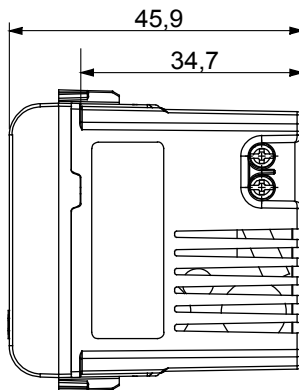

Wide range of control devices, sockets for power supply (conforming to national and international standards) signal pick-up, climate control, comfort management, technical alarm signalling and emergency lighting management. The ChoruSmart modular devices are available in five colours, glossy white, satin white, natural beige, satin black and lacquered titanium and in various sizes from 1/2, 1, 2 and 3 modules. Thanks to the mounting supports for rectangular, square and round boxes, endless combinations can be created with the ChoruSmart range of plates.

Category	USB power supply	Colour	Satin black
Supply voltage	100 ÷ 240 V ac - 50/60 Hz	Standard	IEC 62368-1:2018; EN 61000-6-1; EN 61000-6-3
Wiring terminals	With screw	Terminal tightening capacity stranded cables (mm <sup>2</sup> )	min. 1 - max. 1,5 mm <sup>2</sup>
Terminal tightening capacity solid cables (mm <sup>2</sup> )	min. 1 - max. 1,5 mm <sup>2</sup>	Material	Technopolymer
Electrocod	0144		

### DIMENSIONAL