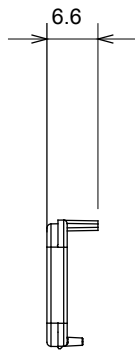

DIMENSIONAL