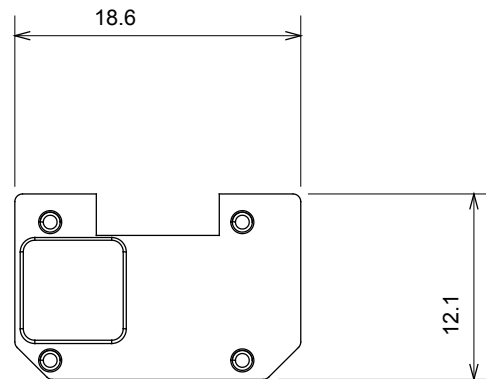

Wide range of control devices, sockets for power supply (conforming to national and international standards) signal pick-up, climate control, comfort management, technical alarm signalling and emergency lighting management. The ChoruSmart modular devices are available in five colours, glossy white, satin white, natural beige, satin black and lacquered titanium and in various sizes from 1/2, 1, 2 and 3 modules. Thanks to the mounting supports for rectangular, square and round boxes, endless combinations can be created with the ChoruSmart range of plates.

Category	Interchangeable symbol	Type	Illuminable
Colour	Transparent	Standard	EN 60669-1
Thermo-pressure with ball	125 °C	Glow Wire Test	850 °C
Suitable for	Numerical services	Symbol	Eight
Material	Technopolymer	Electrocod	0130

DIMENSIONAL

TECHNICAL SYMBOLOGY

STANDARDS/APPROVALS