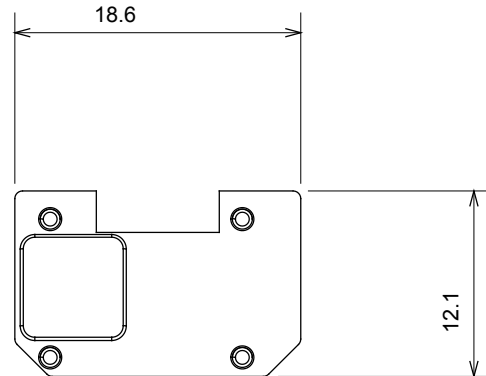

Wide range of control devices, sockets for power supply (conforming to national and international standards) signal pick-up, climate control, comfort management, technical alarm signalling and emergency lighting management. The ChoruSmart modular devices are available in five colours, glossy white, satin white, natural beige, satin black and lacquered titanium and in various sizes from 1/2, 1, 2 and 3 modules. Thanks to the mounting supports for rectangular, square and round boxes, endless combinations can be created with the ChoruSmart range of plates.

Category	Interchangeable symbol	Type	Illuminable
Colour	Transparent	Standard	EN 60669-1
Thermo-pressure with ball	125 °C	Glow Wire Test	850 °C
Suitable for	Numerical services	Symbol	Four
Material	Technopolymer	Electrocod	0130

DIMENSIONAL

TECHNICAL SYMBOLOGY

STANDARDS/APPROVALS