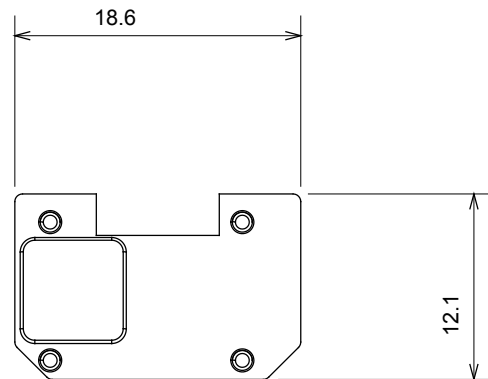

Wide range of control devices, sockets for power supply (conforming to national and international standards) signal pick-up, climate control, comfort management, technical alarm signalling and emergency lighting management. The ChoruSmart modular devices are available in five colours, glossy white, satin white, natural beige, satin black and lacquered titanium and in various sizes from 1/2, 1, 2 and 3 modules. Thanks to the mounting supports for rectangular, square and round boxes, endless combinations can be created with the ChoruSmart range of plates.

Category	Interchangeable symbol	Type	Illuminable
Colour	Transparent	Standard	EN 60669-1
Thermo-pressure with ball	125 °C	Glow Wire Test	850 °C
Suitable for	Numerical services	Symbol	One
Material	Technopolymer	Electrocod	0130

### DIMENSIONAL