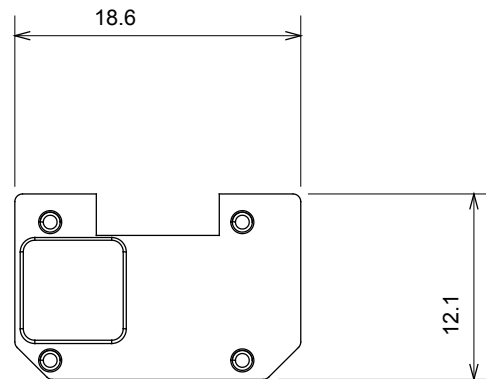

Wide range of control devices, sockets for power supply (conforming to national and international standards) signal pick-up, climate control, comfort management, technical alarm signalling and emergency lighting management. The ChoruSmart modular devices are available in five colours, glossy white, satin white, natural beige, satin black and lacquered titanium and in various sizes from 1/2, 1, 2 and 3 modules. Thanks to the mounting supports for rectangular, square and round boxes, endless combinations can be created with the ChoruSmart range of plates.

Category	Interchangeable symbol	Type	Illuminable
Colour	Transparent	Standard	EN 60669-1
Thermo-pressure with ball	125 °C	Glow Wire Test	850 °C
Suitable for	General services	Symbol	DOWN arrow
Material	Technopolymer	Electrocod	0130

DIMENSIONAL

TECHNICAL SYMBOLOGY

STANDARDS/APPROVALS