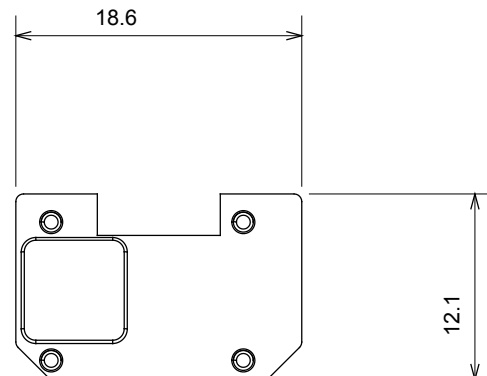

Wide range of control devices, sockets for power supply (conforming to national and international standards) signal pick-up, climate control, comfort management, technical alarm signalling and emergency lighting management. The ChoruSmart modular devices are available in five colours, glossy white, satin white, natural beige, satin black and lacquered titanium and in various sizes from 1/2, 1, 2 and 3 modules. Thanks to the mounting supports for rectangular, square and round boxes, endless combinations can be created with the ChoruSmart range of plates.

Category	Interchangeable symbol	Type	Illuminable
Colour	Transparent	Standard	EN 60669-1
Thermo-pressure with ball	125 °C	Glow Wire Test	850 °C
Suitable for	General services	Symbol	Waitress
Material	Technopolymer	Electrocod	0130

### DIMENSIONAL