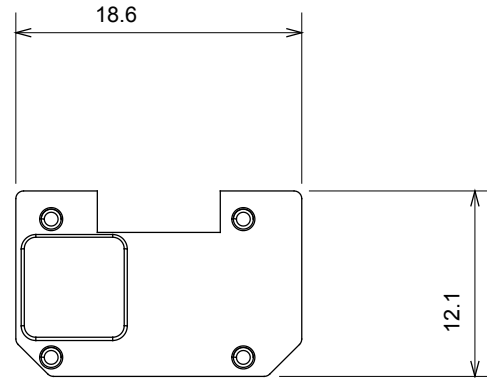

Wide range of control devices, sockets for power supply (conforming to national and international standards) signal pick-up, climate control, comfort management, technical alarm signalling and emergency lighting management. The ChoruSmart modular devices are available in five colours, glossy white, satin white, natural beige, satin black and lacquered titanium and in various sizes from 1/2, 1, 2 and 3 modules. Thanks to the mounting supports for rectangular, square and round boxes, endless combinations can be created with the ChoruSmart range of plates.

Category	Interchangeable symbol	Type	Illuminable
Colour	Transparent	Standard	EN 60669-1
Thermo-pressure with ball	125 °C	Glow Wire Test	850 °C
Suitable for	General services	Symbol	OFF
Material	Technopolymer	Electrocod	0130

#### DIMENSIONAL