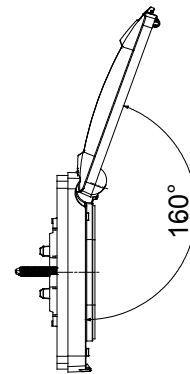

Watertight plates IP55 ChoruSmart range for round/square (axes distance 60mm) and rectangular (3 and 4 modules) flush mounting boxes. Watertight plates equipped with support and long screws, for the installation of Chorusmart range devices. Ergonomic membrane, maximum opening angle lid 160° facilitated by a comfortable handle. IP55 degree guaranteed with closed lid and watertight plate mounted on smooth and waterproof walls, without grooves

Category	ChoruSmart series	Type	Italian standard plates
Group	Watertight plates	Description	4 modules
Colour Plate	Black	Finishing	Glossy
Material	Technopolymer	IP degree	IP55 (with closed lid)
Lid	With membrane	Membrane color	Transparent
For flush mounting box	Rectangular 4 modules	Fixing	2 screws (included)
Type of screw	6/32 x 30mm	Screw material	Galvanised steel
Included support	GW16804	Gasket	Vulcanized expanded rubber
Glow Wire Test	650 °C	Thermo-pressure with ball	70 °C
Standard	EN 60669-1	Operating temperature	-25 +60 °C
UV resistance	Yes (ISO 4892-2)	Maximum opening angle lid	160°
Electrocod	0110		

DIMENSIONAL

TECHNICAL SYMBOLOGY

IP

GWT

IP55 (with closed lid)

650 °C

70 °C

STANDARDS/APPROVALS