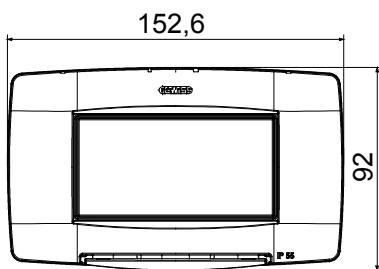

Watertight plates IP55 ChoruSmart range for round/square (axes distance 60mm) and rectangular (3 and 4 modules) flush mounting boxes. Watertight plates equipped with support and long screws, for the installation of Chorusmart range devices. Ergonomic membrane, maximum opening angle lid 160° facilitated by a comfortable handle. IP55 degree guaranteed with closed lid and watertight plate mounted on smooth and waterproof walls, without grooves

Category	ChoruSmart series	Type	Italian standard plates
Group	Watertight plates	Description	4 modules
Colour Plate	Black	Finishing	Glossy
Material	Technopolymer	IP degree	IP55 (with closed lid)
Lid	With membrane	Membrane color	Transparent
For flush mounting box	Rectangular 4 modules	Fixing	2 screws (included)
Type of screw	6/32 x 30mm	Screw material	Galvanised steel
Included support	GW16804	Gasket	Vulcanized expanded rubber
Glow Wire Test	650 °C	Thermo-pressure with ball	70 °C
Standard	EN 60669-1	Operating temperature	-25 +60 °C
UV resistance	Yes (ISO 4892-2)	Maximum opening angle lid	160°
Electrocod	0110		

DIMENSIONAL

TECHNICAL SYMBOLOGY

IP

GWT

IP55 (with closed lid)

650 °C

70 °C

STANDARDS/APPROVALS