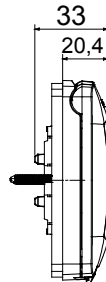

Watertight plates IP55 ChoruSmart range for round/square (axes distance 60mm) and rectangular (3 and 4 modules) flush mounting boxes. Watertight plates equipped with support and long screws, for the installation of Chorusmart range devices. Ergonomic membrane, maximum opening angle lid 160° facilitated by a comfortable handle. IP55 degree guaranteed with closed lid and watertight plate mounted on smooth and waterproof walls, without grooves

Category	ChoruSmart series	Type	Italian standard plates
Group	Watertight plates	Description	4 modules
Colour Plate	Black	Finishing	Glossy
Material	Technopolymer	IP degree	IP55 (with closed lid)
Lid	With membrane	Membrane color	Transparent
For flush mounting box	Rectangular 4 modules	Fixing	2 screws (included)
Type of screw	6/32 x 30mm	Screw material	Galvanised steel
Included support	GW16804	Gasket	Vulcanized expanded rubber
Glow Wire Test	650 °C	Thermo-pressure with ball	70 °C
Standard	EN 60669-1	Operating temperature	-25 +60 °C
UV resistance	Yes (ISO 4892-2)	Maximum opening angle lid	160°
Electrocod	0110		

DIMENSIONAL

TECHNICAL SYMBOLOGY

IP

GWT

IP55 (with closed lid)

650 °C

70 °C

STANDARDS/APPROVALS