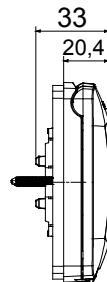

Watertight plates IP55 ChoruSmart range for round/square (axes distance 60mm) and rectangular (3 and 4 modules) flush mounting boxes. Watertight plates equipped with support and long screws, for the installation of Chorusmart range devices. Ergonomic membrane, maximum opening angle lid 160° facilitated by a comfortable handle. IP55 degree guaranteed with closed lid and watertight plate mounted on smooth and waterproof walls, without grooves

Category	ChoruSmart series	Type	Italian standard plates
Group	Watertight plates	Description	4 modules
Colour Plate	White	Finishing	Glossy
Material	Technopolymer	IP degree	IP55 (with closed lid)
Lid	With membrane	Membrane color	Transparent
For flush mounting box	Rectangular 4 modules	Fixing	2 screws (included)
Type of screw	6/32 x 30mm	Screw material	Galvanised steel
Included support	GW16804	Gasket	Vulcanized expanded rubber
Glow Wire Test	650 °C	Thermo-pressure with ball	70 °C
Standard	EN 60669-1	Operating temperature	-25 +60 °C
UV resistance	Yes (ISO 4892-2)	Maximum opening angle lid	160°
Electrocod	0110		

### DIMENSIONAL

### TECHNICAL SYMBOLOGY

**IP**

IP55 (with closed lid)

**GWT**

650 °C

70 °C