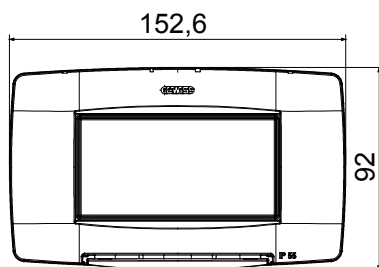

Watertight plates IP55 ChoruSmart range for round/square (axes distance 60mm) and rectangular (3 and 4 modules) flush mounting boxes. Watertight plates equipped with support and long screws, for the installation of Chorusmart range devices. Ergonomic membrane, maximum opening angle lid 160° facilitated by a comfortable handle. IP55 degree guaranteed with closed lid and watertight plate mounted on smooth and waterproof walls, without grooves

Category	ChoruSmart series	Type	Italian standard plates
Group	Watertight plates	Description	4 modules
Colour Plate	White	Finishing	Glossy
Material	Technopolymer	IP degree	IP55 (with closed lid)
Lid	With membrane	Membrane color	Transparent
For flush mounting box	Rectangular 4 modules	Fixing	2 screws (included)
Type of screw	6/32 x 30mm	Screw material	Galvanised steel
Included support	GW16804	Gasket	Vulcanized expanded rubber
Glow Wire Test	650 °C	Thermo-pressure with ball	70 °C
Standard	EN 60669-1	Operating temperature	-25 +60 °C
UV resistance	Yes (ISO 4892-2)	Maximum opening angle lid	160°
Electrocod	0110		

### DIMENSIONAL

### TECHNICAL SYMBOLOGY

**IP**

IP55 (with closed lid)

**GWT**

650 °C

70 °C