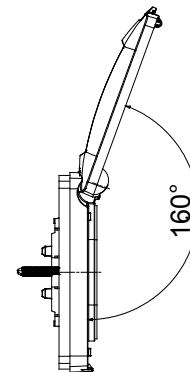

Watertight plates IP55 ChoruSmart range for round/square (axes distance 60mm) and rectangular (3 and 4 modules) flush mounting boxes. Watertight plates equipped with support and long screws, for the installation of Chorusmart range devices. Ergonomic membrane, maximum opening angle lid 160° facilitated by a comfortable handle. IP55 degree guaranteed with closed lid and watertight plate mounted on smooth and waterproof walls, without grooves

Category	ChoruSmart series	Type	Italian standard plates
Group	Watertight plates	Description	4 modules
Colour Plate	White	Finishing	Glossy
Material	Technopolymer	IP degree	IP55 (with closed lid)
Lid	With membrane	Membrane color	Transparent
For flush mounting box	Rectangular 4 modules	Fixing	2 screws (included)
Type of screw	6/32 x 30mm	Screw material	Galvanised steel
Included support	GW16804	Gasket	Vulcanized expanded rubber
Glow Wire Test	650 °C	Thermo-pressure with ball	70 °C
Standard	EN 60669-1	Operating temperature	-25 +60 °C
UV resistance	Yes (ISO 4892-2)	Maximum opening angle lid	160°
Electrocod	0110		

### DIMENSIONAL

### TECHNICAL SYMBOLOGY

**IP**

IP55 (with closed lid)

**GWT**

650 °C

70 °C