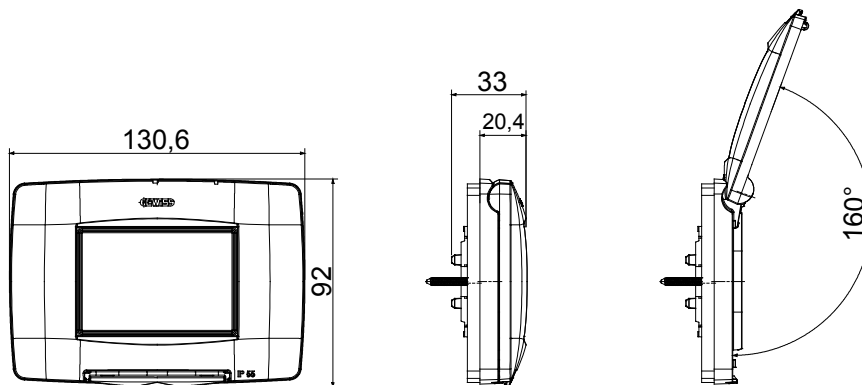

Watertight plates IP55 ChoruSmart range for round/square (axes distance 60mm) and rectangular (3 and 4 modules) flush mounting boxes. Watertight plates equipped with support and long screws, for the installation of Chorusmart range devices. Ergonomic membrane, maximum opening angle lid 160° facilitated by a comfortable handle. IP55 degree guaranteed with closed lid and watertight plate mounted on smooth and waterproof walls, without grooves

Category	ChoruSmart series	Type	Italian standard plates
Group	Watertight plates	Description	3 modules
Colour Plate	Black	Finishing	Glossy
Material	Technopolymer	IP degree	IP55 (with closed lid)
Lid	With membrane	Membrane color	Transparent
For flush mounting box	Rectangular 3 modules	Fixing	2 screws (included)
Type of screw	6/32 x 30mm	Screw material	Galvanised steel
Included support	GW16803	Gasket	Vulcanized expanded rubber
Glow Wire Test	650 °C	Thermo-pressure with ball	70 °C
Standard	EN 60669-1	Operating temperature	-25 +60 °C
UV resistance	Yes (ISO 4892-2)	Maximum opening angle lid	160°
Electrocod	0110		

DIMENSIONAL

TECHNICAL SYMBOLOGY

IP

IP55 (with closed lid)

GWT

650 °C

70 °C

STANDARDS/APPROVALS