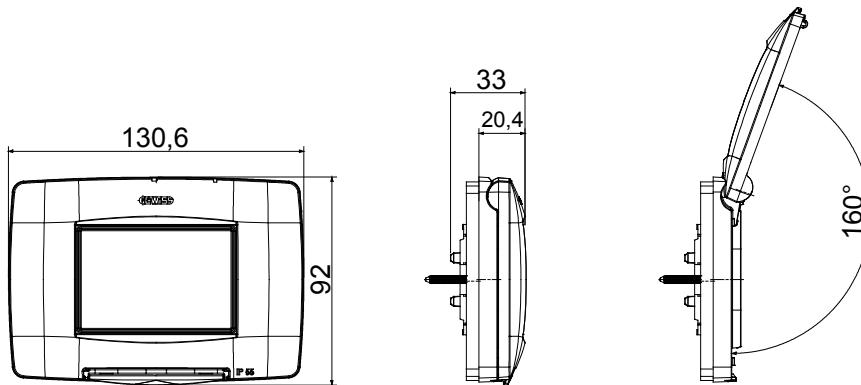

DIMENSIONAL