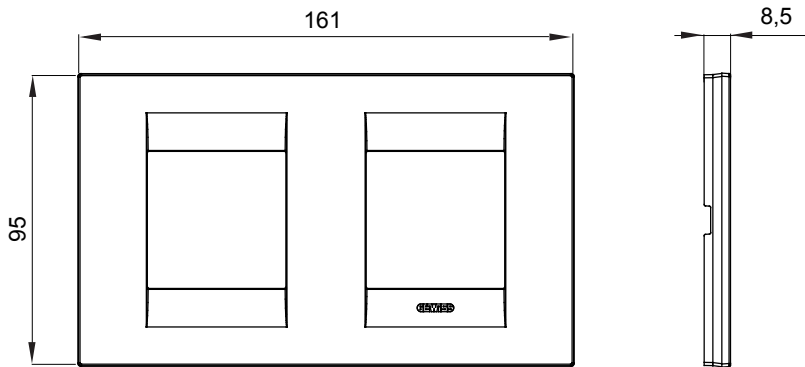

Range of ChoruSmart domestic series plates, made in a wide variety of shapes, colours, materials and finishes. It includes five different shapes (ONE, GEO, EGO, LUX, ICE and ICE Touch) for rectangular boxes with a capacity of up to 12 modules and three different shapes (ONE International, GEO International and LUX International) suitable for round/square boxes, both single and combined in horizontal or vertical configurations, with a capacity of 2 up to 2+2+2+2 modules. All ChoruSmart domestic series plates use the same supports, without the need for additional adapters. The range also includes blank plates, watertight IP55 plates and contour plates.

Family	GEO International	Description	2+2 modules
Type	Horizontal	Colour	Hemp
Material	Technopolymer	Finishing	Glossy
For support codes	GW16821, GW16822, GW16823	Glow wire test	650 °C
Thermo-pressure with ball	70 °C	Standard	EN 60669-1
Electrocod	0111		

### DIMENSIONAL