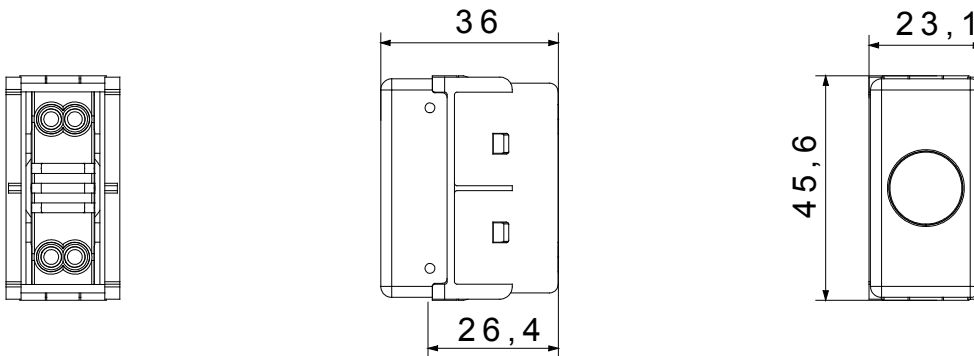

The System modular devices allow the creation of an infinite combination of devices and plates, thanks to a complete range that covers all design, functional and installation needs. Colours and finishes: bright and versatile glossy white, and elegant and classy satin black. Ideal for flush-mounted solutions (for rectangular or square boxes), surface-mounted solutions and special applications. The range includes control units, socket-outlets, breakers, indicators, connectors and devices for the control, safety and comfort of the home. The material is supplied without lamp. Compatible lamp: Cartridge lamp S6x31mm and S6.3x28mm (max 2W)

Diffusor Typ	Flach	Kalotte Farbe	Rot
Kalotte Bedeutung	Gefahr	Lampen-anschluss	Soffittenlampe
Norm	EN 62094-1	Farbe	Schwarz
Anz. SYSTEM Module	1	Electrocod	0132

### Abmessungen