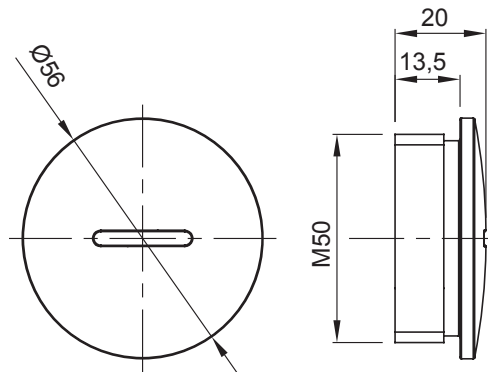

Colour	Grey RAL 7035	IP degree	IP65
Material	Nylon	Pitch	M50
Electrocod	36B		

DIMENSIONAL

TECHNICAL SYMBOLOGY

IP65