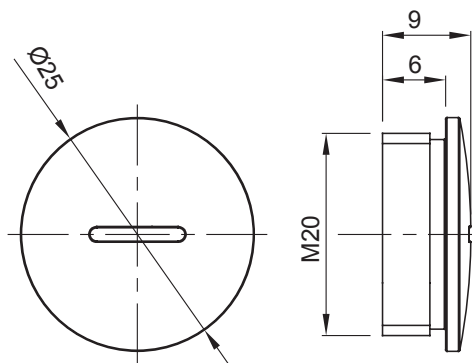

Colour	Grey RAL 7035	IP degree	IP65
Material	Nylon	Pitch	M20
Electrocod	36B		

DIMENSIONAL

TECHNICAL SYMBOLOGY

IP

IP65