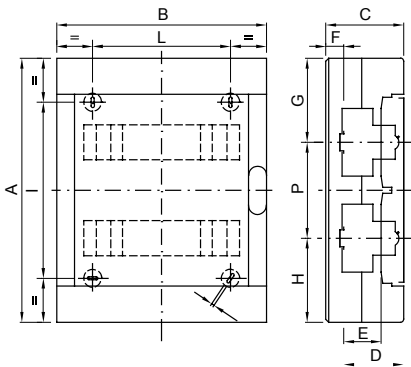

The IP40 protected decorative enclosures are available in sizes from 8 to 72M. They provide superior aesthetic integration. They are available with smoked transparent doors or with blank doors that can be equipped with safety lock, characterized by the "PUSH" opening and closing. They can be equipped with bipolar and unipolar terminal blocks, 80 A and 125 A, with screw wiring; they allow to create simple and neat wiring reducing the set-up time of the enclosure.

Insulation class	II (according to IEC 61140 standards)	Colour	White RAL 9016
Outer dim. LxHxD (mm)	280x350x100	IP degree	IP40
Dispersible power (W)	25	Mechanical resistance	IK08
Rated voltage	400 V	Door colour	Smoked Transparent
No. of modules EN 50022	24 (12X2)	Rated current	125 A
Glow Wire Test	650 °C	Operating temperature	-25 +60 °C
Type of material	Halogen-free in compliance with EN 60754-2	Thermo-pressure with ball	70 °C
Accessories for insulation restoring	Screwcaps (GW44623) or fixing brackets in resin (GW44621)	Standard	EN 60670-1 (CEI 23-48) IEC60670-24 CEI 23-49
Insulation voltage	750 V	Max. installable terminal blocks	2 x 12 modules

DIMENSIONAL

		A	B	C	D	E	F	G	H	P	D'	E'	F'	NR	I	L
24M	GW 40 047 GW 40 067	350	280	100	77	47	11,5	112,5	112,5	125	-	-	-	4	232	180
36M	GW 40 049 GW 40 069	400	400	130	76	48	37	125	125	150	102,5	74	10,5	4	282	300
54M	GW 40 051 GW 40 071	550	400	130	76	48	37	125	125	150	102,5	74	10,5	4	432	300
72M	GW 40 053 GW 40 073	850	400	150	76	48	57	187,5	187,5	150 175	102,5	74	30,5	6	303 303	300