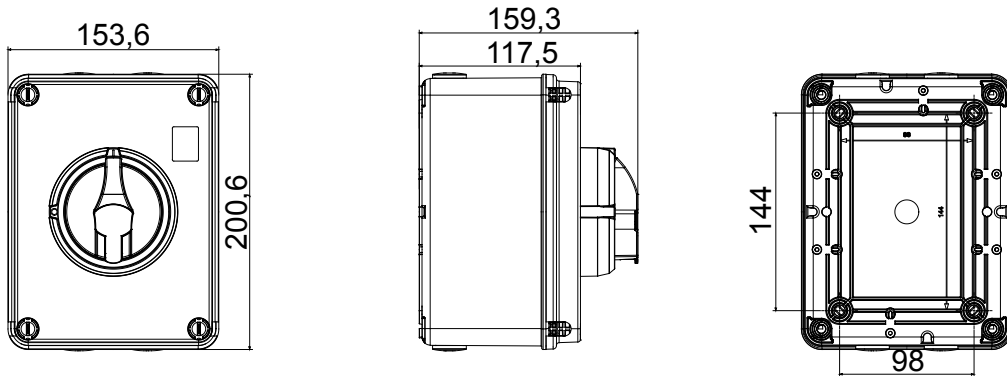

DIMENSIONAL

TECHNICAL SYMBOLOGY

IP   **IK**

IP66/IP67/IP69

IK08

STANDARDS/APPROVALS