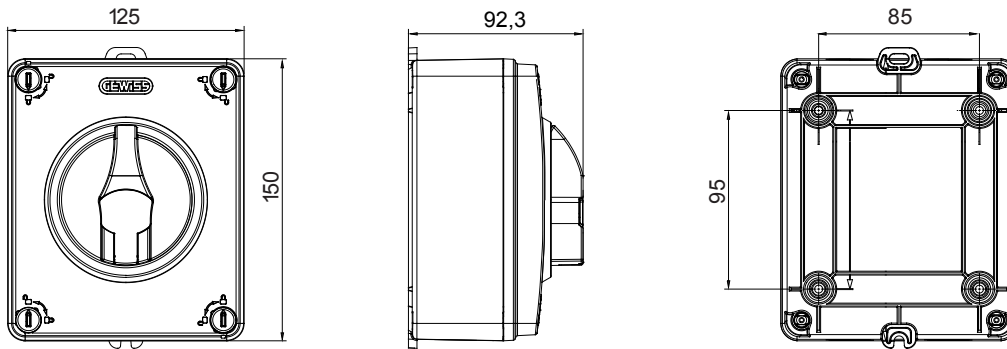

DIMENSIONAL

TECHNICAL SYMBOLOGY

IP

IP66/IP67/IP69

IK08

STANDARDS/APPROVALS