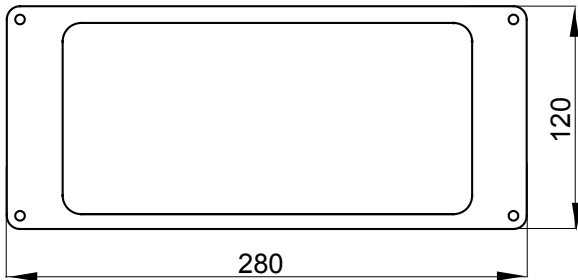

Glow Wire Test	650 °C	IP degree	IP65
Mechanical resistance	IK08	Electrocod	2222
Suitable for	IP67 16/32A vertical socket-outlets		

### DIMENSIONAL

### TECHNICAL SYMBOLOGY

**GWT**

650 °C

**IP**

IP65

**IK**

IK08