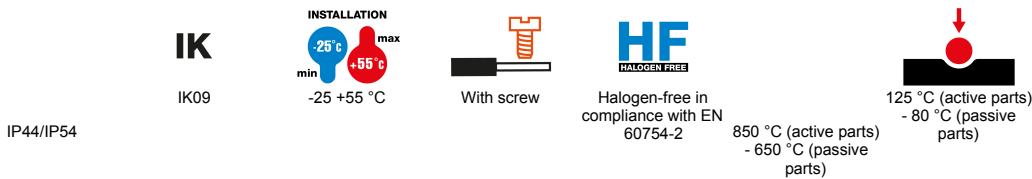

TECHNICAL SYMBOLOGY