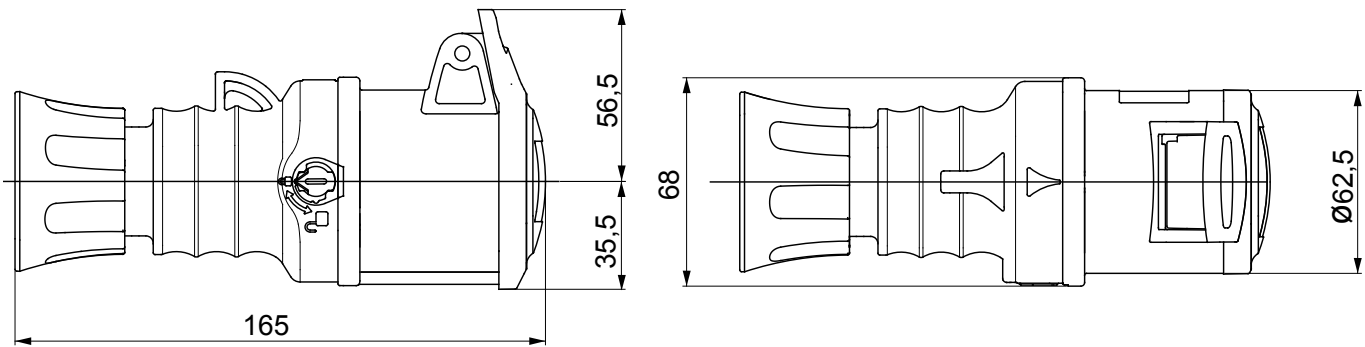

Colour	Red	Rated current (A)	16
IP degree	IP44/IP54	No. of poles	3P+N+E
Mechanical resistance	IK09	Reference h	11
Type	Straight connector	Rated voltage	440 - 460 V
Frequency	60 Hz	Terminal tightening capacity	1-2.5mm² flexible cables - 1.5-4mm² rigid cables
Cable clamp tightening capacity	9.2-19.9 mm	Operating temperature	-25 +55 °C
Type of wiring	With screw	Type of material	Halogen-free in compliance with EN 60754-2
Electrocod	2211	Glow wire test	850 °C (active parts) - 650 °C (passive parts)
Total number of operations	> 5000	Permissible overload	22 A
Breaking capacity at 1.1 Un	20 A	Insulation resistance	> 10 MΩ
Thermo-pressure with ball	125 °C (active parts) - 80 °C (passive parts)		

BEHAVIOUR WITH CHEMICAL AND ATMOSPHERIC AGENTS

Saline solution	Acids		Bases		Solvents				Mineral oil	UV rays
	Concentrated	Diluted	Concentrated	Diluted	Hexane	Benzol	Acetone	Alcohol		
Resistant	Not resistant	Limited resistance	Limited resistance	Resistant	Resistant	Resistant	Resistant	Resistente	Resistant	Resistant

DIMENSIONAL