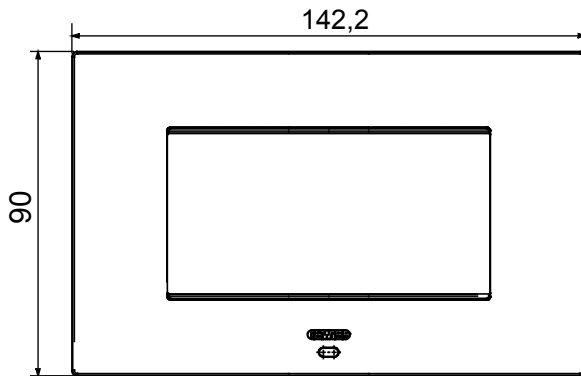

Smart plate can be used with Home Gateway for "CONNECTED SMART HOME" solutions. The EGO SMART plates integrate with the connected devices of the ChoruSmart system, they go beyond pure aesthetics and become an element of interaction with the user. The plates communicate with the other connected devices and, using RGB perimeter LED strips and a graphic display, can communicate operating statuses and any alarms detected by the smart functions that control the home to the user. The traditional EGO SMART and EGO plates can be used in the same system as they are designed to blend in perfectly.

Colour	Natural satin beige	Description	4 modules
For support codes	GW16804N	Power supply	Via one of the suitable connected devices installed within it or via dedicated power supply unit GWA1700
Standard	2014/35/EU, 2014/30/EU, 2011/65/EU + 2015/863, EN 62368-1, EN 55032, EN 55035, EN IEC 63000	Working temperature	-5 ÷ +45 °C
Relative humidity (non-condensative)	Max 93%	IP degree	IP20
Functions	System information/status with messages on the display and notifications by RGB LED strips.	Material	Painted technopolymer
Finishing	Opaque finish	Glow wire test	650 °C
Thermo-pressure with ball	70 °C	Family	EGO SMART
User interface	The plate is equipped with a dot-matrix display and RGB LED strips		

### DIMENSIONAL

### TECHNICAL SYMBOLOGY

**IP**

IP20

**GWT**

650 °C

70 °C