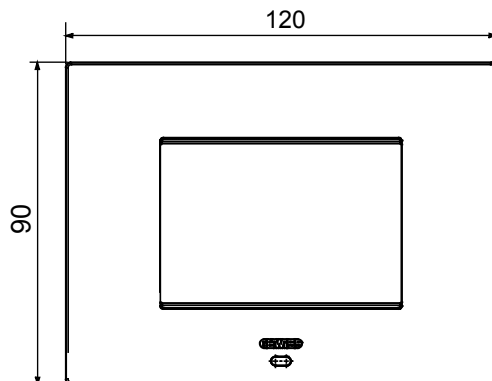

Smart plate can be used with Home Gateway for "CONNECTED SMART HOME" solutions. The EGO SMART plates integrate with the connected devices of the ChoruSmart system, they go beyond pure aesthetics and become an element of interaction with the user. The plates communicate with the other connected devices and, using RGB perimeter LED strips and a graphic display, can communicate operating statuses and any alarms detected by the smart functions that control the home to the user. The traditional EGO SMART and EGO plates can be used in the same system as they are designed to blend in perfectly.

Colour	Natural satin beige	Description	3 modules
For support codes	GW16803N	Power supply	Via one of the suitable connected devices installed within it or via dedicated power supply unit GWA1700
Standard	2014/35/EU, 2014/30/EU, 2011/65/EU + 2015/863, EN 62368-1, EN 55032, EN 55035, EN IEC 63000	Working temperature	-5 ÷ +45 °C
Relative humidity (non-condensative)	Max 93%	IP degree	IP20
Functions	System information/status with messages on the display and notifications by RGB LED strips.	Material	Painted technopolymer
Finishing	Opaque finish	Glow wire test	650 °C
Thermo-pressure with ball	70 °C	Family	EGO SMART
User interface	The plate is equipped with a dot-matrix display and RGB LED strips		

DIMENSIONAL

TECHNICAL SYMBOLOGY

IP

IP20

GWT

650 °C

70 °C

STANDARDS/APPROVALS