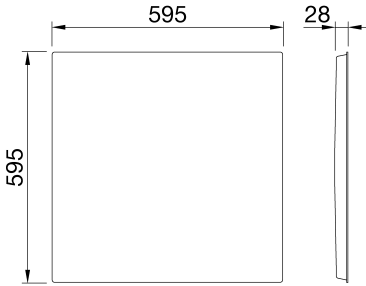

ELIA PL Backlit is a modular recessed LED luminaire for indoor lighting applications. Thanks to its superior energy efficiency, it is the ideal solution for a fast return on investment in the replacement of traditional lighting systems. Available in 3 different sizes (300 x 1200 mm, 600 x 600 mm and 620 x 620 mm), it is suitable for flush-mounting in modular ceilings and can alternatively be ceiling or suspension-mounted using dedicated accessories (to be ordered separately). The range allows for great flexibility with its multiple possible combinations of colour temperatures and control systems: it can be ordered in 3,000 K (warm white) or 4,000 K (neutral white), both with a colour rendering index (CRI) of 80; and with an On/Off or DALI external power supply (included with the product). The luminaire is equipped with an opal diffuser with UGR lower than 22, and it is easy to install thanks to its reduced weight and its quick coupling connector for fast electrical wiring.

DIMENSIONAL

PHOTOMETRIC DISTRIBUTION

TECHNICAL SYMBOLOGY

IP
IP40

IK
IK03

GWT
650 °C

Product Data Sheet
GWF1611MT840

ELIA PL Backlit