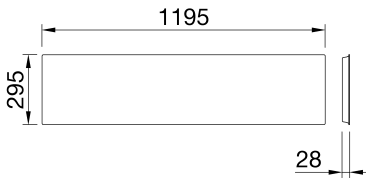

ELIA PL Backlit is a modular recessed LED luminaire for indoor lighting applications. Thanks to its superior energy efficiency, it is the ideal solution for a fast return on investment in the replacement of traditional lighting systems. Available in 3 different sizes (300 x 1200 mm, 600 x 600 mm and 620 x 620 mm), it is suitable for flush-mounting in modular ceilings and can alternatively be ceiling or suspension-mounted using dedicated accessories (to be ordered separately). The range allows for great flexibility with its multiple possible combinations of colour temperatures and control systems: it can be ordered in 3,000 K (warm white) or 4,000 K (neutral white), both with a colour rendering index (CRI) of 80; and with an On/Off or DALI external power supply (included with the product). The luminaire is equipped with an opal diffuser with UGR lower than 22, and it is easy to install thanks to its reduced weight and its quick coupling connector for fast electrical wiring.

DIMENSIONAL

PHOTOMETRIC DISTRIBUTION

TECHNICAL SYMBOLOGY

IP
IP40

IK
IK03

GWT
650 °C

Product Data Sheet
GWF1611LT840

ELIA PL Backlit