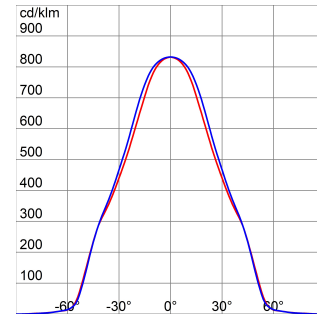

PHOTOMETRIC DISTRIBUTION

TECHNICAL SYMBOLOGY

IP
IP66

IK
IK08