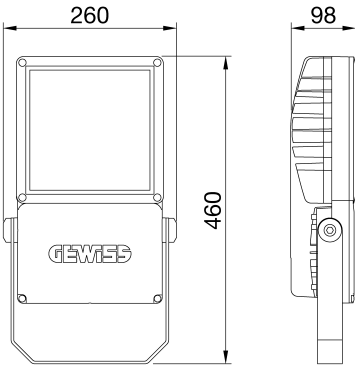

OPTİK VE AYDINLATICI ÖZELLİKLER

Optik	SW - Simetrik Geniş
Birleştirilmiş Parlama Derecelendirmesi	G*6 - ULOR = 0%
Lümen çıkışı (lm)	21500
Efficacy (lm/W)	143
Renk Sıcaklık	4000 K
Colour Rendering Index	CRI>80
Standart Sapma Renk Eşleştirme	SDCM = 3
Fotobiyolojik Risk Sınıfı	RG1
Standart	EN60598-1; EN60598-2-5; IEC62778; EN13201
ELETRİK VE AYDINLATMA ÖZELLİKLERİ	-
besleme voltaj	220 - 240V
Nominal frekans (Hz)	50 / 60
sürücü	Dahil
Sürücü arıza oranı	F10 = 100.000h Tq25°C
aşırı gerilim koruması	DM 6 kV / CM 10 kV
Kontrol sistemi	Satnd alone - 1/10V
KURULUM VE BAKIM	-
Mounting and installation	Yüksek direkli aydınlatma - Duvara montaj - Yere montaj
Eğim	Entegre gonyometreli braket üzerinde dönüş
kablolama	With H07RN-F multi-pole cable
için	Braket
Işık kaynağı değiştirilebilirliği	Profesyonel olarak
Kontrol tertibatı değiştirilebilirliği	-
Sürücü Kutusu	Yerleşik
Rüzgara maruz maksimum yüzey	0,085 m²
-	-
-	-
-	-
-	-

DIMENSIONAL