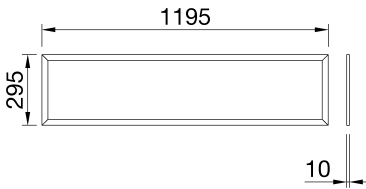

DIMENSIONAL

PHOTOMETRIC DISTRIBUTION

TECHNICAL SYMBOLOGY

IP

IP65

IK

IK03

GWT

650 °C