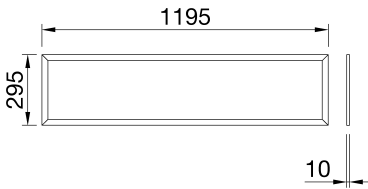

DIMENSIONAL

PHOTOMETRIC DISTRIBUTION

TECHNICAL SYMBOLOGY

IP

IP65

IK

IK03

GWT

650 °C