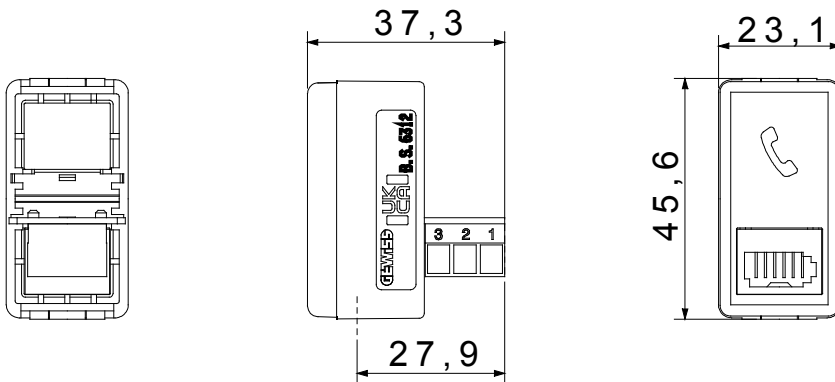

The System modular devices make it possible to create infinite combination between devices and plates, thanks to a complete range that is able to satisfy all design, functional and installation requirements. Colour and finiture: glossy white, bright and versatile
The range includes commands, socket- outlets, protection, indicators, connectors and devices for the control, safety and comfort of your home.

Categorie	Priză telefonică	Descriere	6 persoane de contact britanice
Culoare	Alb	Standard	Grade englezești
Tip cabluri	-	Conexiune	Terminale cu înșurubare
Nr. Module DE SISTEM	1	Material	Tehnopolimer
Electrocod	3721		

DIMENSIONAL

STANDARDS/APPROVALS