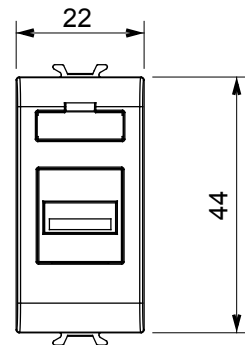

Product Data Sheet

GW13459

CHORUSMART - domestic range

Wide range of control devices, sockets for power supply (conforming to national and international standards) signal pick-up, climate control, comfort management, technical alarm signalling and emergency lighting management. The ChoruSmart modular devices are available in five colours, glossy white, satin white, natural beige, satin black and lacquered titanium and in various sizes from 1/2, 1, 2 and 3 modules. Thanks to the mounting supports for rectangular, square and round boxes, endless combinations can be created with the ChoruSmart range of plates.

kategoria	Gniazdo elektryczne	Opis	Gniazdo elektryczne USB
Kolor	Naturalny satynowy beż	Liczba modułów Moduły	1
Electrocod	3720	Materiał	Technopolimerowy

DIMENSIONAL

STANDARDS/APPROVALS