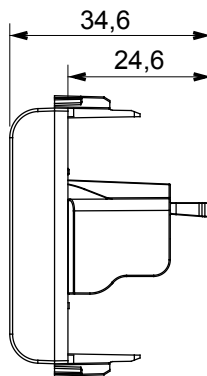

Product Data Sheet

GW13459

CHORUSMART - domestic range

Wide range of control devices, sockets for power supply (conforming to national and international standards) signal pick-up, climate control, comfort management, technical alarm signalling and emergency lighting management. The ChoruSmart modular devices are available in five colours, glossy white, satin white, natural beige, satin black and lacquered titanium and in various sizes from 1/2, 1, 2 and 3 modules. Thanks to the mounting supports for rectangular, square and round boxes, endless combinations can be created with the ChoruSmart range of plates.

kategoria	Gniazdo elektryczne	Opis	Gniazdo elektryczne USB
Kolor	Naturalny satynowy beż	Liczba modułów Moduły	1
Electrocod	3720	Materiał	Technopolimerowy

DIMENSIONAL

STANDARDS/APPROVALS