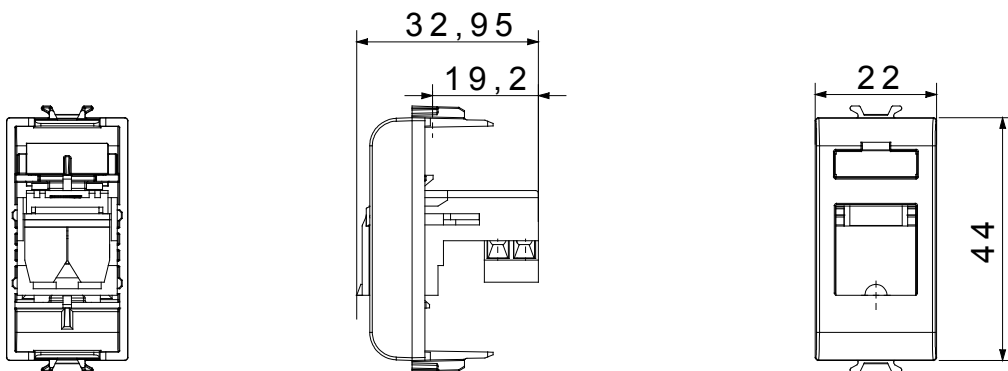

Product Data Sheet

GW13401

CHORUSMART - domestic range

Wide range of control devices, sockets for power supply (conforming to national and international standards) signal pick-up, climate control, comfort management, technical alarm signalling and emergency lighting management. The ChoruSmart modular devices are available in five colours, glossy white, satin white, natural beige, satin black and lacquered titanium and in various sizes from 1/2, 1, 2 and 3 modules. Thanks to the mounting supports for rectangular, square and round boxes, endless combinations can be created with the ChoruSmart range of plates.

kategoria	Gniazdo elektryczne telefoniczne	Opis	RJ11
Kolor	Naturalny satynowy beż	przyłącza	Zaciski śrubowe
Liczba modułów Moduły		1 Electrocod	3720
Materiał	Technopolimerowy		

DIMENSIONAL

STANDARDS/APPROVALS